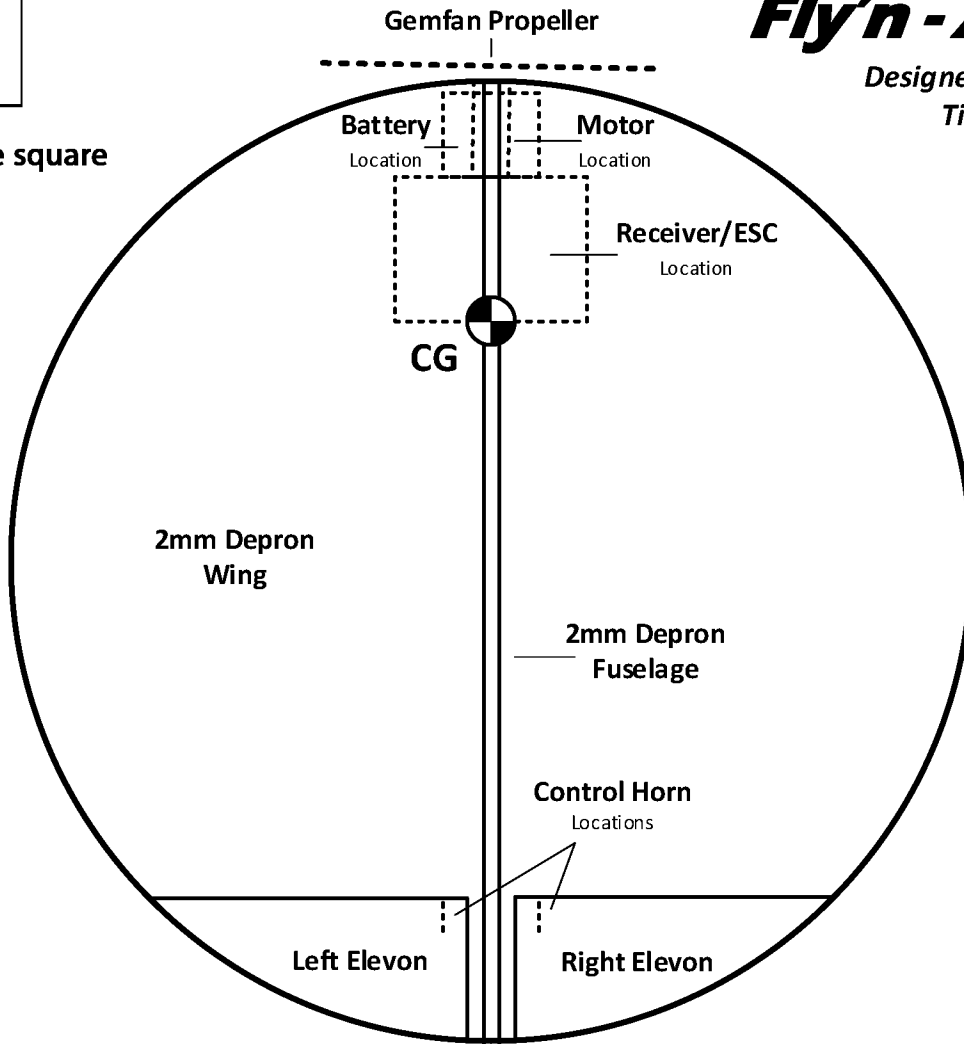

1-inch reference square

# Fly'n - A - Round

Designed & Drawn By  
Tim Bailiff

**Fly'n - A - Round**

  
**1/32" Ply Control Horn**  
(Make 2)

  
**.015" Music Wire Push Rod Ends**  
(Make 2 Each)

  
**.020" Carbon Fiber Push Rod**  
(Make 2)

## Specifications:

Length: 6"  
Wing Span: 5"  
Weight: .38 oz (11 g)  
Motor: Coreless 15,000kv 6x15mm  
Battery: 70 to 80 mAh 3.7v 1s Lipo  
Prop: Gemfan 1 3/4"  
RX: Eflite U6807 Receiver / ESC  
TX: Spektrum DX7 or Similar