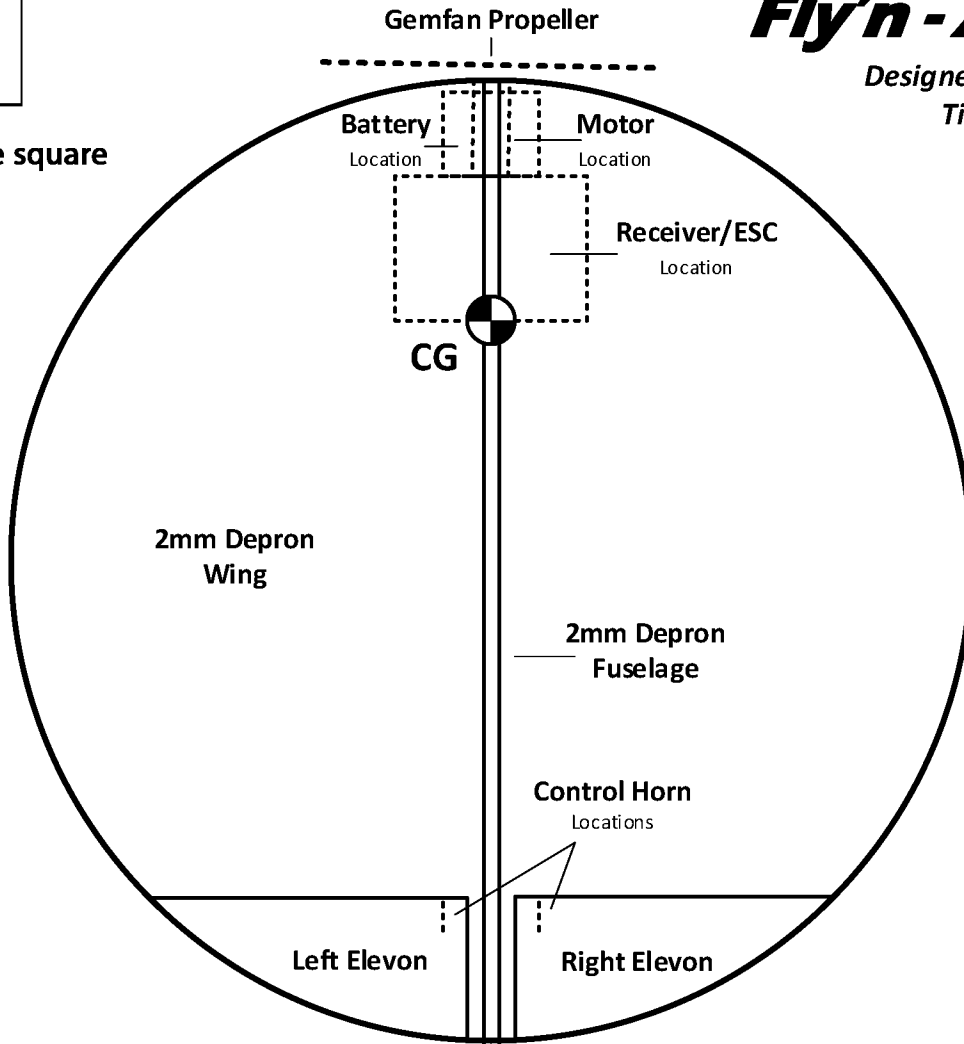

1-inch reference square

Fly'n - A - Round

Designed & Drawn By
Tim Bailiff

1/32" Ply
Control Horn
(Make 2)

.015" Music
Wire Push
Rod Ends
(Make 2 Each)

.020" Carbon
Fiber Push Rod
(Make 2)

Copyright 2021  PARKPILOT
Copying for resale of this drawing without
the written approval or consent of AMA
is expressly prohibited.

Specifications:

Length: 6"
Wing Span: 5"
Weight: .38 oz (11 g)
Motor: Coreless 15,000kv 6x15mm
Battery: 70 to 80 mAh 3.7v 1s Lipo
Prop: Gemfan 1 3/4"
RX: Eflite U6807 Receiver / ESC
TX: Spektrum DX7 or Similar